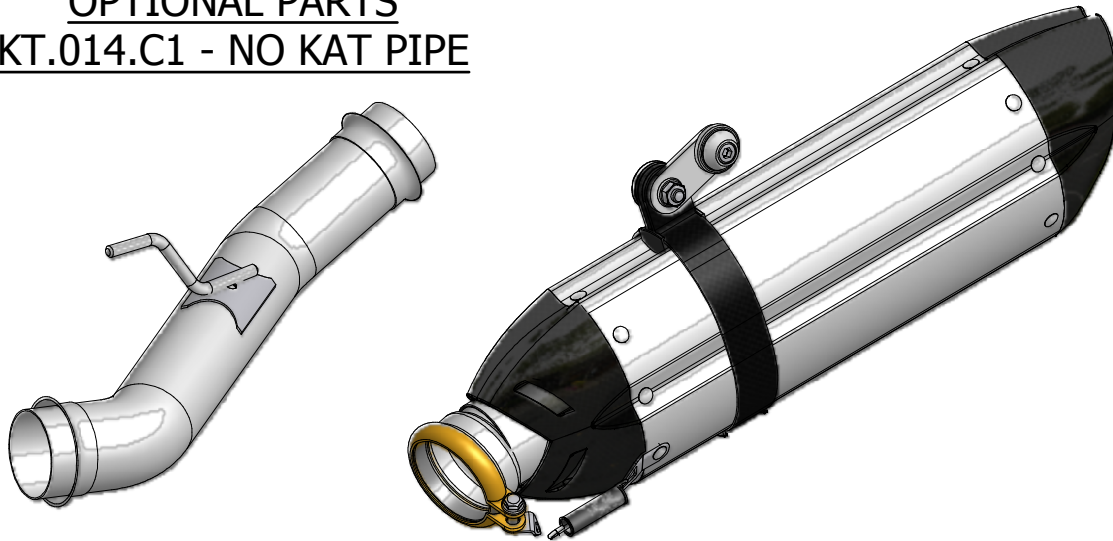

MODEL KTM SUPERDUKE 1290

YEAR 2014

LINE SPORT

MUFFLER SUONO

SCHEMATIC

ELENCO PARTI / PARTS LIST

#	QTÀ / QTY	DESCRIZIONE / DESCRIPTION	CODICE / CODE
1	1	DB killer / DB killer	50.DK.075.0
2	1	Tappo in gomma / Rubber stopper	50.73.266.1
3	1	Silenziatore / Muffler	SUONO 320
4	2	Tassello grande / Rubber big block	50.73.203.1
5	1	Staffa in carbonio / Carbon fiber bracket	50.SS.180.1
6	1	Vite M8x30 / Screw M8x30	50.73.219.1
7	1	Rondella nera / Black washer	50.73.221.1
8	1	Rondella in gomma / Rubber washer	50.73.227.1
9	1	Staffa / Bracket	50.SS.683.0
10	1	Dado M8 flangiato / Flanged nut M8	50.73.393.1
11	1	Rondella alluminio / Aluminium washer	50.73.291.1
12	1	Vite M8x16 / Screw M8x16	50.73.575.1
13	1	Tubo di raccordo / Link pipe	9773KT014S7
14	1	Gancio molla / Spring hook	50.73.245.1
15	1	Molla corta / Short Spring	50.73.123.1
16	1	Gommino per molla / Rubber for spring	50.73.210.1

OPTIONAL PARTS
KT.014.C1 - NO KAT PIPE

APPLICAZIONI / APPLICATIONS

CODICE / CODE	TUBO / PIPE	SILENZIATORE / MUFFLER	FASCETTA / CLAMP	CODICE OMOL. / HOMOL. CODE
KT.014.L7	INOX / ST. STEEL	INOX (COPPE CARBONIO) / ST. STEEL (CARBON CAPS)	CARBONIO / CARBON FIBER	ME033 e9 1288
KT.014.L9	INOX / ST. STEEL	STEEL BLACK	CARBONIO / CARBON FIBER	ME033 e9 1288