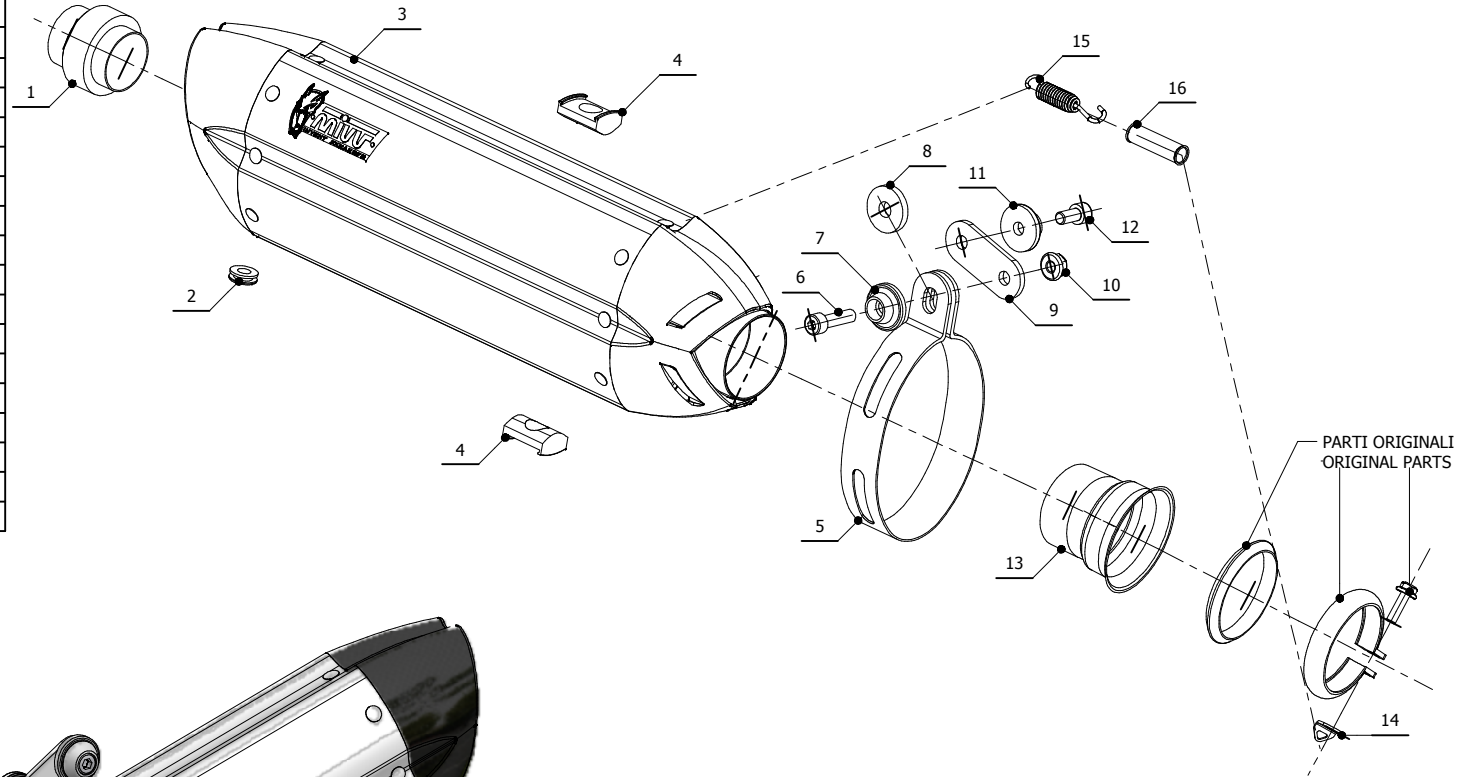

MODEL KTM SUPERDUKE 1290

YEAR 2014

LINE SPORT

MUFFLER SUONO

SCHEMATIC

ELENCO PARTI / PARTS LIST

#	QTÀ / QTY	DESCRIZIONE / DESCRIPTION	CODICE / CODE
1	1	DB killer / DB killer	50.DK.075.0
2	1	Tappo in gomma / Rubber stopper	50.73.266.1
3	1	Silenziatore / Muffler	SUONO 320
4	2	Tassello grande / Rubber big block	50.73.203.1
5	1	Staffa in carbonio / Carbon fiber bracket	50.SS.180.1
6	1	Vite M8x30 / Screw M8x30	50.73.219.1
7	1	Rondella nera / Black washer	50.73.221.1
8	1	Rondella in gomma / Rubber washer	50.73.227.1
9	1	Staffa / Bracket	50.SS.683.0
10	1	Dado M8 flangiato / Flanged nut M8	50.73.393.1
11	1	Rondella alluminio / Aluminium washer	50.73.291.1
12	1	Vite M8x16 / Screw M8x16	50.73.575.1
13	1	Tubo di raccordo / Link pipe	9773KT014S7
14	1	Gancio molla / Spring hook	50.73.245.1
15	1	Molla corta / Short Spring	50.73.123.1
16	1	Gommino per molla / Rubber for spring	50.73.210.1

OPTIONAL PARTS
KT.014.C1 - NO KAT PIPE

APPLICAZIONI / APPLICATIONS

CODICE / CODE	TUBO / PIPE	SILENZIATORE / MUFFLER	FASCETTA / CLAMP	CODICE OMOL. / HOMOL. CODE
KT.014.L7	INOX / ST. STEEL	INOX (COPPE CARBONIO) / ST. STEEL (CARBON CAPS)	CARBONIO / CARBON FIBER	ME033 e9 1288
KT.014.L9	INOX / ST. STEEL	STEEL BLACK	CARBONIO / CARBON FIBER	ME033 e9 1288