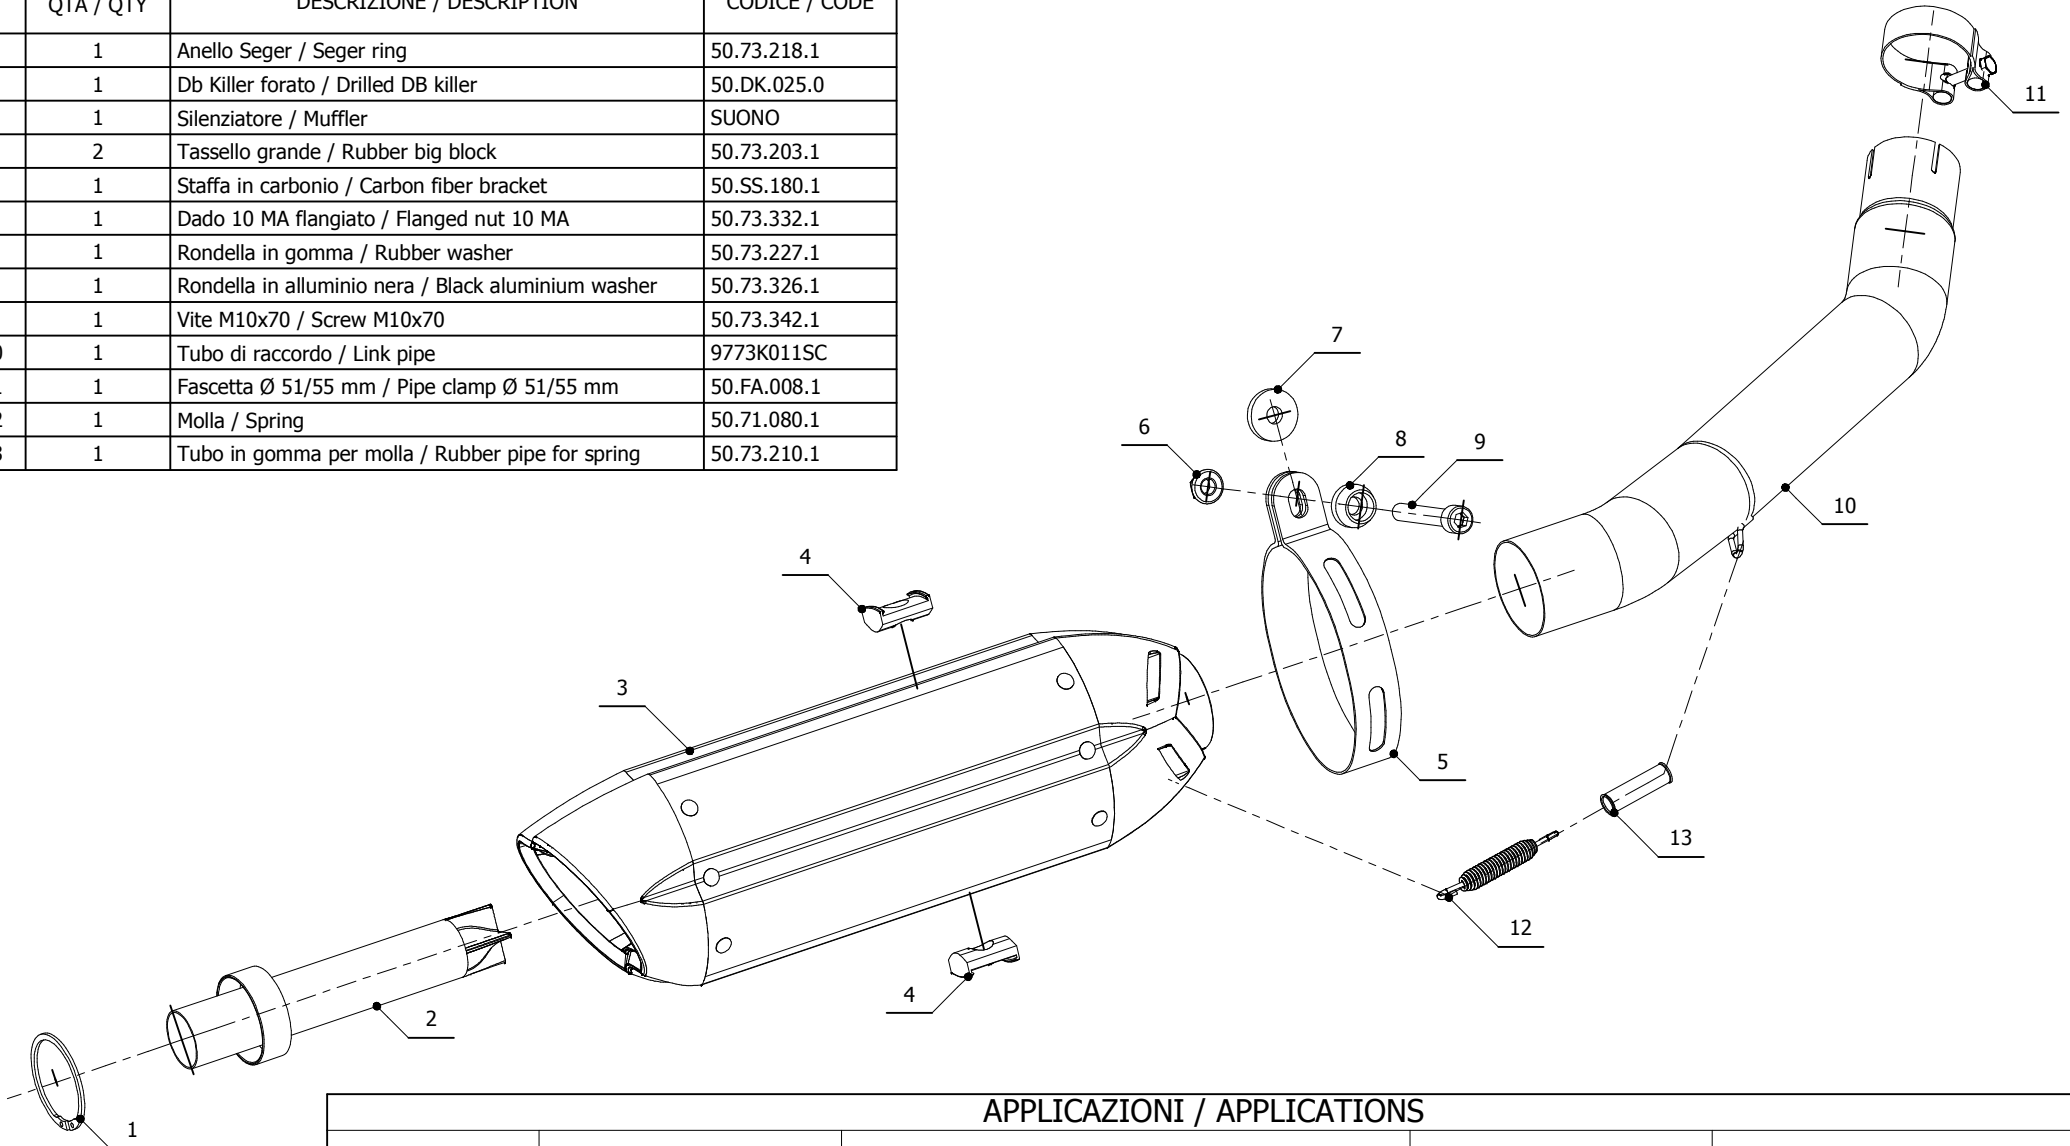

MODEL KAWASAKI Z 750

YEAR 2004-2006

LINE SPORT

MUFFLER SUONO

SCHEMATIC

ELENCO PARTI / PARTS LIST

#	QTÀ / QTY	DESCRIZIONE / DESCRIPTION	CODICE / CODE
1	1	Anello Seger / Seger ring	50.73.218.1
2	1	Db Killer forato / Drilled DB killer	50.DK.025.0
3	1	Silenziatore / Muffler	SUONO
4	2	Tassello grande / Rubber big block	50.73.203.1
5	1	Staffa in carbonio / Carbon fiber bracket	50.SS.180.1
6	1	Dado 10 MA flangiato / Flanged nut 10 MA	50.73.332.1
7	1	Rondella in gomma / Rubber washer	50.73.227.1
8	1	Rondella in alluminio nera / Black aluminium washer	50.73.326.1
9	1	Vite M10x70 / Screw M10x70	50.73.342.1
10	1	Tubo di raccordo / Link pipe	9773K011SC
11	1	Fascetta Ø 51/55 mm / Pipe clamp Ø 51/55 mm	50.FA.008.1
12	1	Molla / Spring	50.71.080.1
13	1	Tubo in gomma per molla / Rubber pipe for spring	50.73.210.1

APPLICAZIONI / APPLICATIONS

CODICE / CODE	TUBO / PIPE	SILENZIATORE / MUFFLER	FASCETTA / CLAMP	CODICE OMOL. / HOMOL. CODE
K.011.L7	INOX / ST. STEEL	INOX (COPPE CARBONIO) / ST. STEEL (CARBON CAPS)	CARBONIO / CARBON FIBER	ME008 e9 1176
K.011.L9	INOX / ST. STEEL	CARBONIO (COPPE CARBONIO) / CARBON (CARBON CAPS)	CARBONIO / CARBON FIBER	ME008 e9 1176